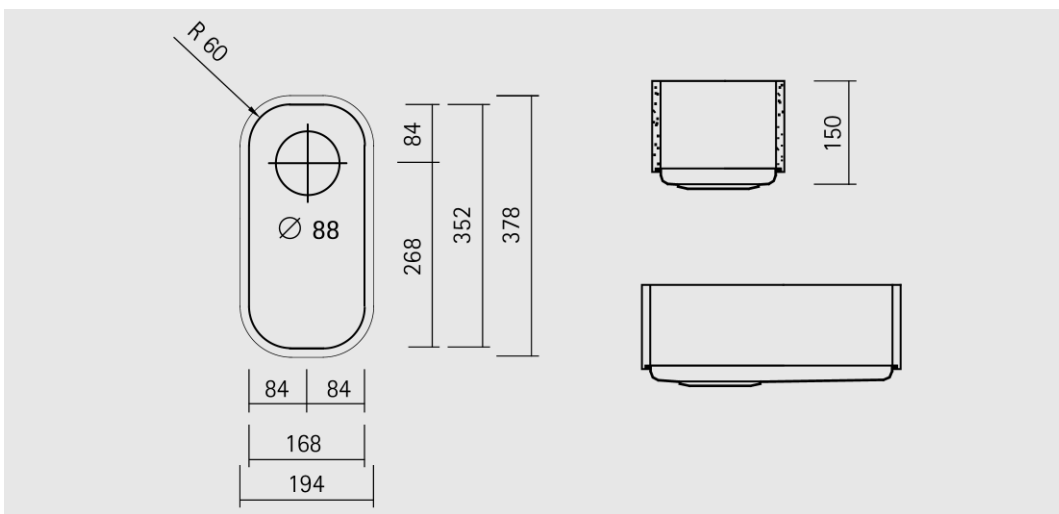

FONTANA FSP-853

- Heat-resistant bottom made of high-quality ground stainless steel
- Available as undermount kitchen sink or completely integrated in Hasenkopf cover tops
- Wall thickness 13 mm
- Inner corners thermoformed, therefore no structure transitions
- Drain set (operated by hand or by turning) included in the delivery scope
- Deliverable with or without overflow drain
- Sink can be installed reversibly
- Can be delivered as single bowl as well as in combination
- CNC data/milling templates available upon request
- Available in all Corian® colors

FONTANA FSP-853