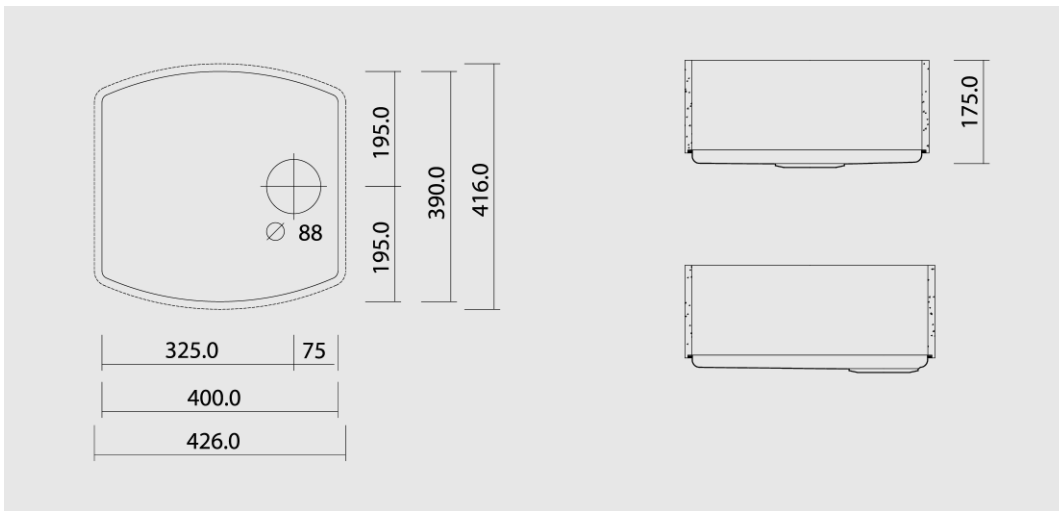

## FONTANA FSP-40

- Heat-resistant bottom made of high-quality ground stainless steel
- Available as undermount kitchen sink or completely integrated in Hasenkopf cover tops
- Wall thickness 13 mm
- Inner corners thermoformed, therefore no structure transitions
- Drain set (operated by hand or by turning) included in the delivery scope
- Deliverable with or without overflow drain
- Sink can be installed reversibly
- Can be delivered as single bowl as well as in combination
- CNC data/milling templates available upon request
- Available in all Corian® colors